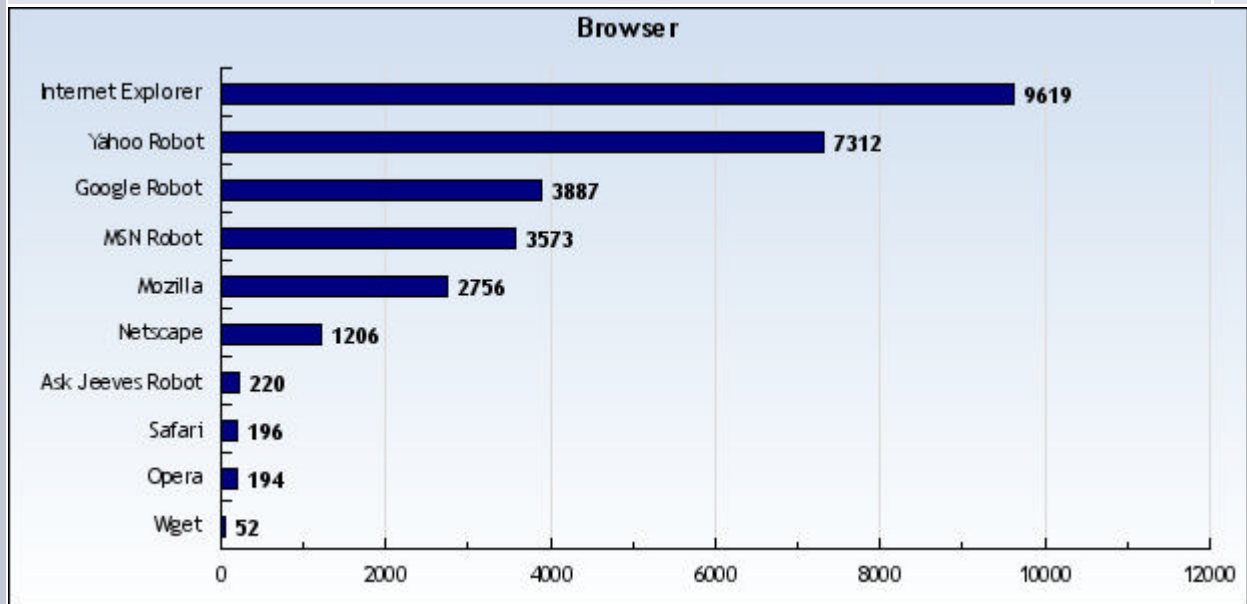

Bereich: Technik - Browser

Statistik:	Browser
Auswertung:	Alle Domains und Subdomains
Zeitraum:	vom 1. Januar 2009 bis 31. Dezember 2009

vom 1. Januar 2009 bis 31. Dezember 2009

vom 1. Januar 2009 bis 31. Dezember 2009

Platz	Browser	Anzahl	%
1	Internet Explorer	9.619	33.09%
2	Yahoo Robot	7.312	25.16%
3	Google Robot	3.887	13.37%
4	MSN Robot	3.573	12.29%
5	Mozilla	2.756	9.48%
6	Netscape	1.206	4.15%
7	Ask Jeeves Robot	220	0.76%
8	Safari	196	0.67%
9	Opera	194	0.67%
10	Wget	52	0.18%
11	WAP Mobile	19	0.07%
12	Alexa Robot	14	0.05%
13	Konqueror	13	0.04%
14	Camino	5	0.02%
15	HTTrack	1	0.00%

Basis: 29067 Werte von 34881 eindeutigen Besuchern(Visits) , 5814 unbekannt/nicht auswertbar