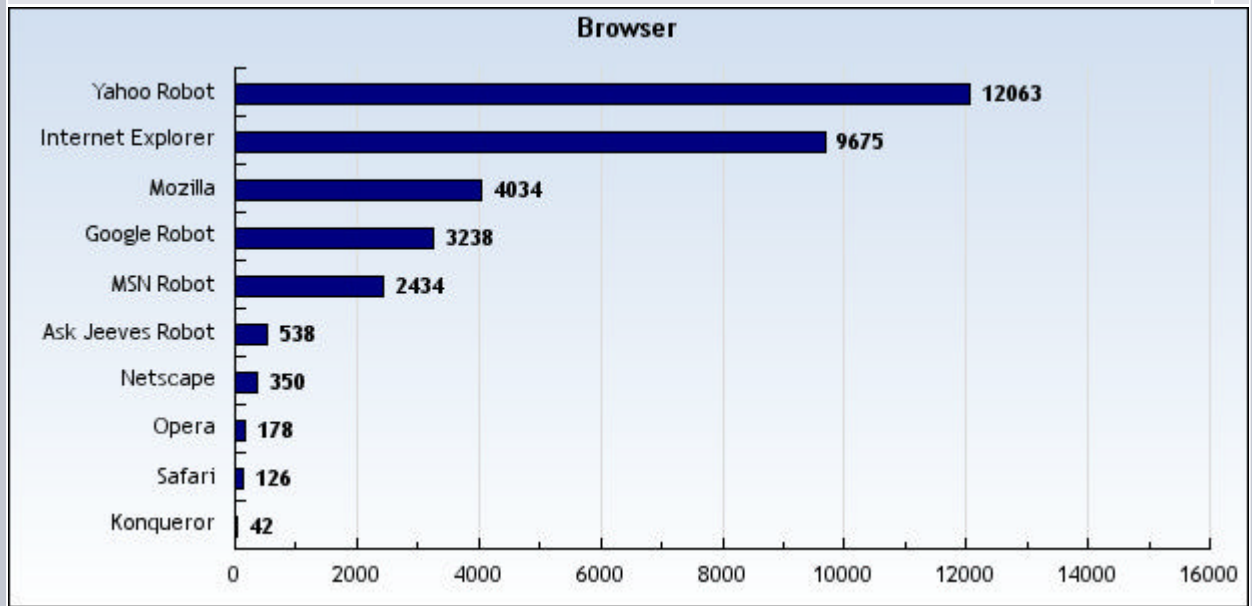

Bereich: Technik - Browser

Statistik:	Browser
Auswertung:	Alle Domains und Subdomains
Zeitraum:	vom 1. Januar 2008 bis 31. Dezember 2008

vom 1. Januar 2008 bis 31. Dezember 2008

vom 1. Januar 2008 bis 31. Dezember 2008

Platz	Browser	Anzahl	%
1	Yahoo Robot	12.063	36.88%
2	Internet Explorer	9.675	29.58%
3	Mozilla	4.034	12.33%
4	Google Robot	3.238	9.90%
5	MSN Robot	2.434	7.44%
6	Ask Jeeves Robot	538	1.65%
7	Netscape	350	1.07%
8	Opera	178	0.54%
9	Safari	126	0.39%
10	Konqueror	42	0.13%
11	WAP Mobile	10	0.03%
12	Wget	9	0.03%
13	Alexa Robot	4	0.01%
14	Camino	2	0.01%
15	Lynx	1	0.00%
16	Scooter Robot	1	0.00%

Basis: 32705 Werte von 35402 eindeutigen Besuchern(Visits) , 2697 unbekannt/nicht auswertbar